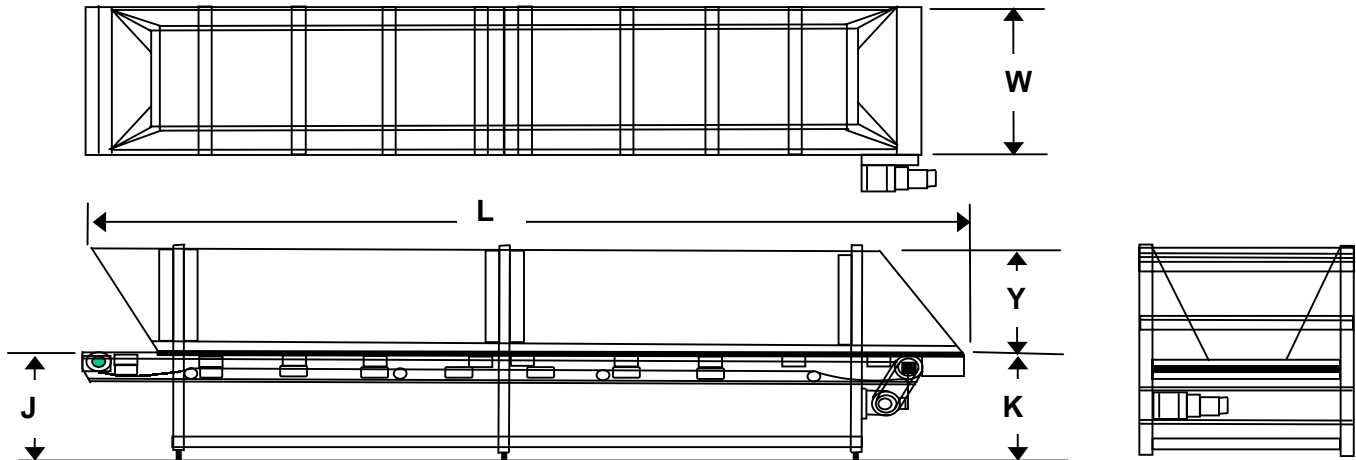

Form: storage.doc

**Technical Data (to be filled out by customer):**

**Specifications:**

Quantity: \_\_\_\_\_ Storage Capacity: \_\_\_\_\_ Belt Width (W): \_\_\_\_\_

Belt Specifications: BF: \_\_\_\_\_ Horizontal Length (L): \_\_\_\_\_  
 Belt Type: \_\_\_\_\_ Height From Top of Belt to Top of Side Wall (Y): \_\_\_\_\_