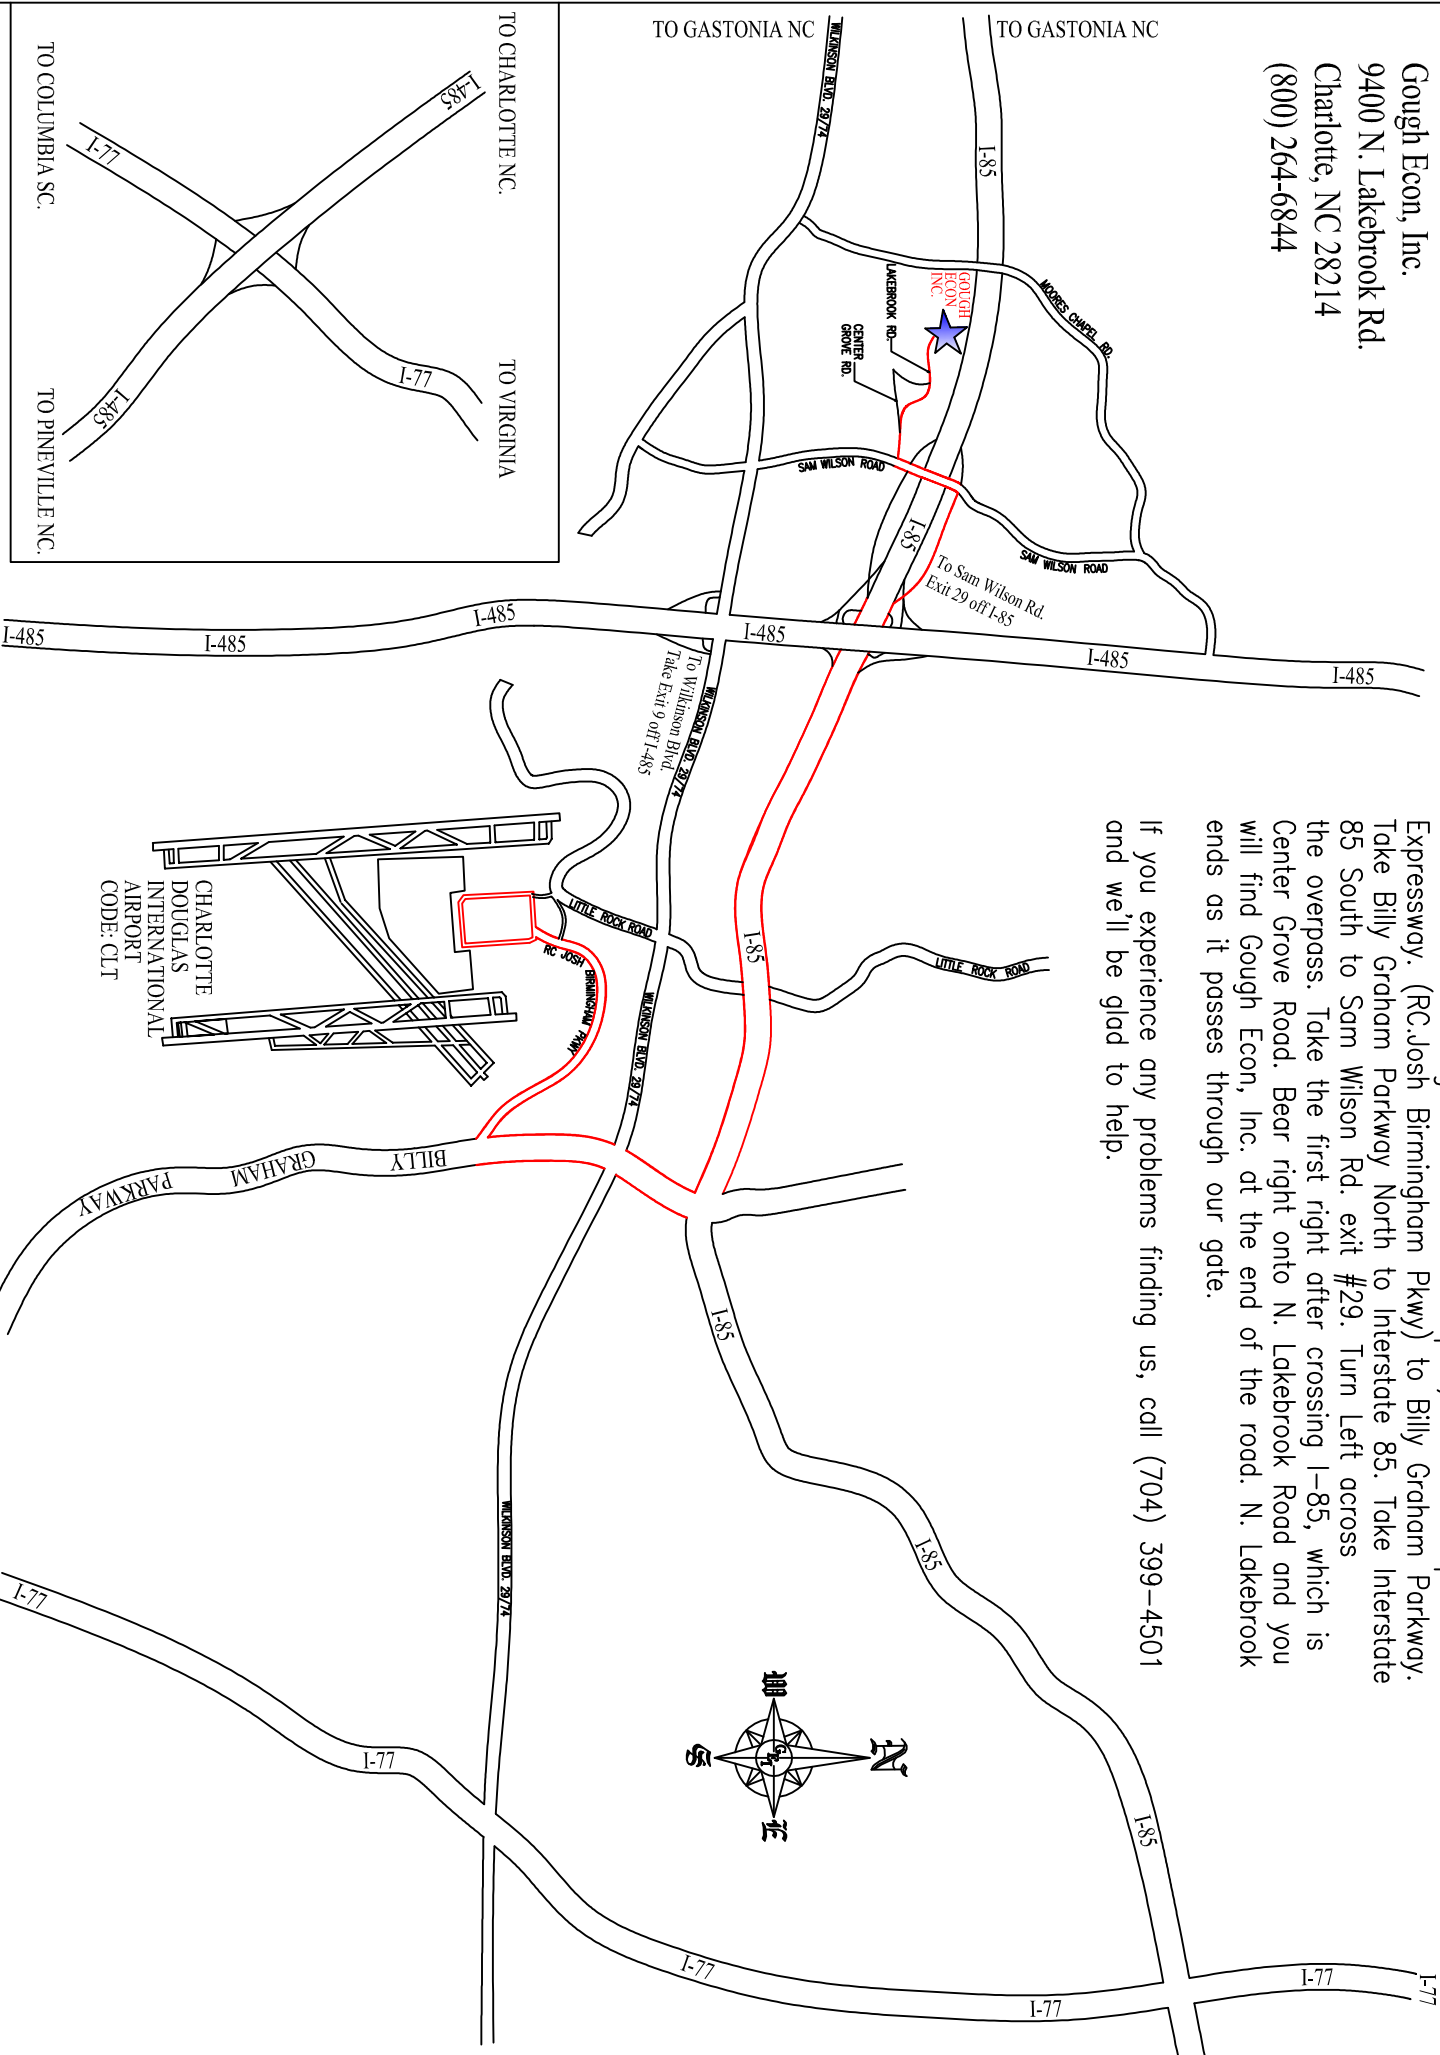

Gough Econ, Inc.  
9400 N. Lakebrook Rd.  
Charlotte, NC 28214  
(800) 264-6844

TO US HWY 16

From Charlotte Douglas International Airport, take the airport Expressway. (RC.Josh Birmingham Pkwy) to Billy Graham Parkway. Take Billy Graham Parkway North to Interstate 85. Take Interstate 85 South to Sam Wilson Rd. exit #29. Turn Left across the overpass. Take the first right after crossing I-85, which is Center Grove Road. Bear right onto N. Lakebrook Road and you will find Gough Econ, Inc. at the end of the road. N. Lakebrook ends as it passes through our gate.

If you experience any problems finding us, call (704) 399-4501 and we'll be glad to help.

TO VIRGINIA

TO CHARLOTTE NC. TO VIRGINIA  
TO COLUMBIA SC. TO PINEVILLE NC.  
TO PINEVILLE NORTH CAROLINA SEE DETAIL LEFT  
TO COLUMBIA SOUTH CAROLINA SEE DETAIL LEFT